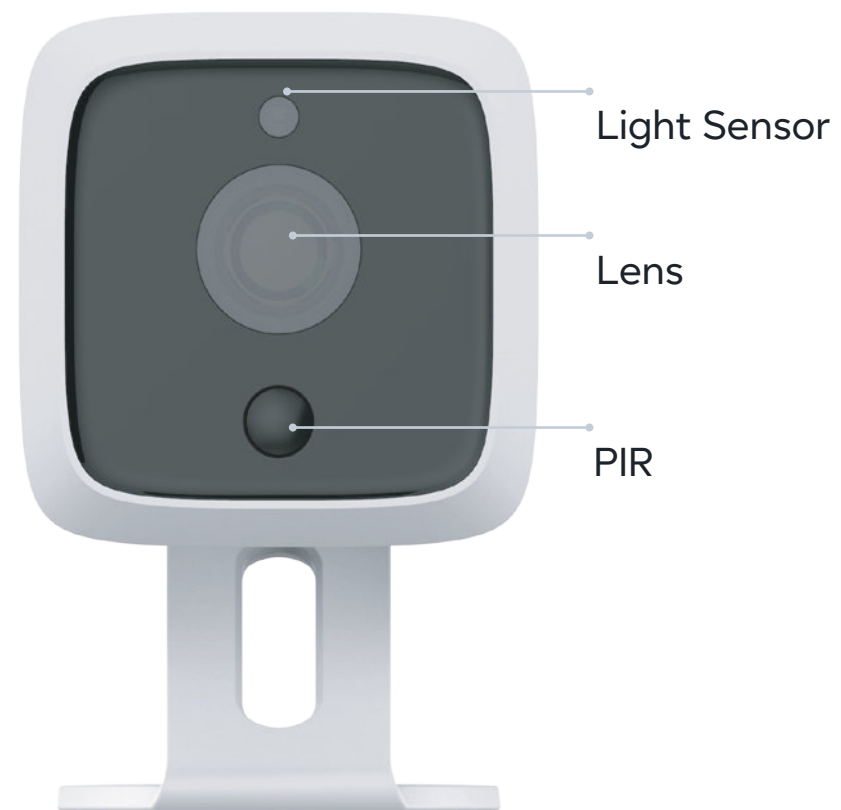

vista cam1000

High Definition Waterproof Outdoor Wi-Fi Camera

With a weatherproof case, infrared night time illumination, and a high-definition 720p picture, the VistaCam 1000 is ideal for keeping an eye on the outside of your property whether you're on the couch or across the world. The VistaCam 1000 features a motion detector and built-in microphone, and begins recording automatically as soon as it registers

movement or sound. The camera can also be paired with smart lighting to automatically illuminate your walkway when you arrive home at night. This camera requires an AC outlet, and comes with a weatherproof connector for the power adapter.

LED Indicator

2 Double-colored LED for Power, Network / Wireless, Heater

Push Button

WPS/Reset

Power Adapter

Input: 100 - 240V, 50-60Hz; Output: 12V,1.5A

Dimensions (H x W x D)

76.4 x 76.4 x 32.8mm (3.00" x 3.00" x 1.29")

Compliance

FCC, CE, UL

Accessories

Accessories

Power Supply (12V / 1.5A, 100 - 240V), Stand, Micro USB to Ethernet Cable

Details

Front

Back