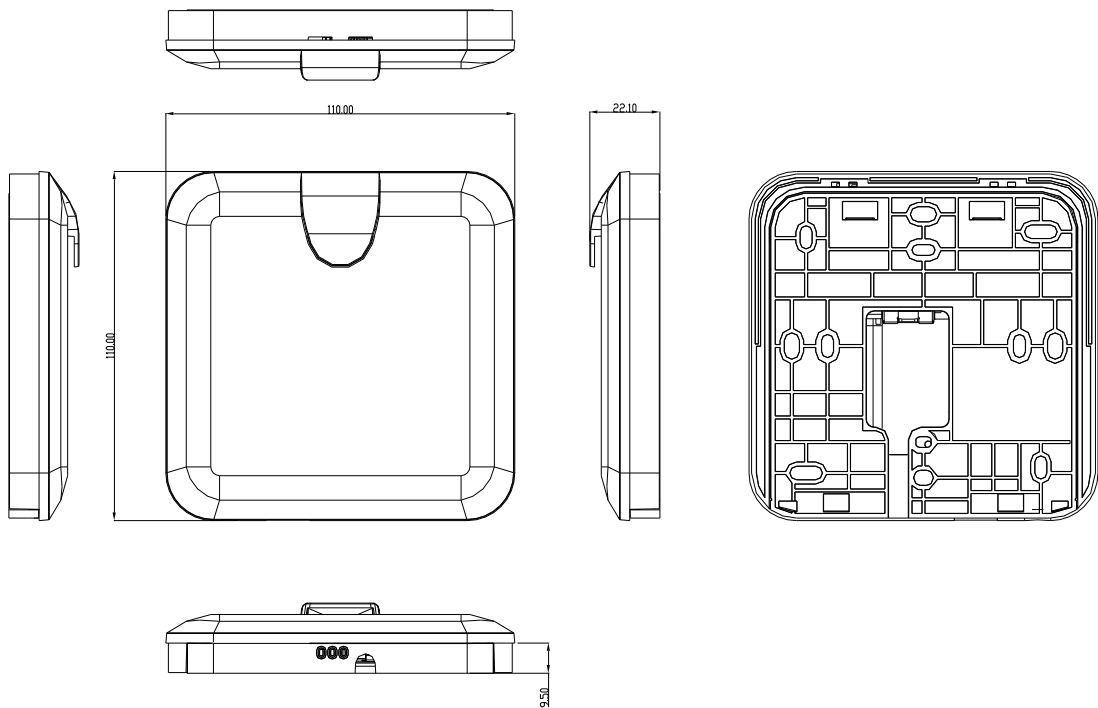

Dimension

Application:

Home Security

Home Automation

8F., No. 653-2, Zhongzheng Rd.,
Xinzhung Dist., New Taipei City
24257, Taiwan
www.philio-tech.com
TEL:+886-2-2908-8952